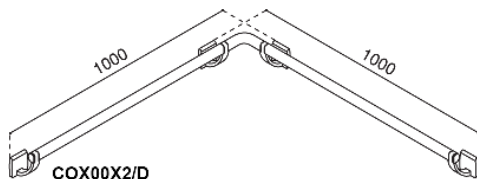

CONFALONIERI

CODE: Programma Ergo
Categories: Universal living program

ADDITIONAL INFORMATION

Designer: Gianni Arduini
Finish: White
Material: Alluminum, Die cast metal
Tipology: Universal living program

COX00X2/D