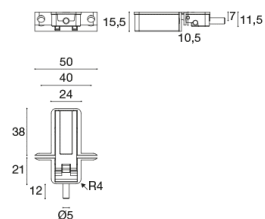

**COD: CF01175**

Cat: Hinges, Technical hardware

Finish	<b>Polished Nickel</b>
Material	<b>Metallo pressofuso, ABS</b>
Typology	<b>Wood hinges</b>
Characteristics	<b>per anta ribalta in legno o alluminio</b>