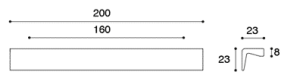

**COD: MB09171**

Cat: Handles, Knobs and handles

Designer	<b>S.&amp;R.C.</b>
Finish	<b>Painted Bronze</b>
Material	<b>Aluminum</b>
Typology	<b>Handle</b>

MB09171/A0

MB09171/B0

MB09171/C0

MB09171/D0