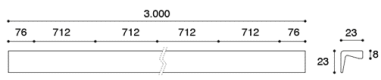

**COD: MB09171**

Cat: Handles, Knobs and handles

Designer	<b>S.&amp;R.C.</b>
Finish	<b>Painted Bronze</b>
Material	<b>Aluminum</b>
Typology	<b>Handle</b>

MB09171/A0

MB09171/B0

MB09171/C0

MB09171/D0