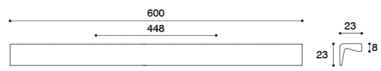

**COD: MB09171**

Cat: Handles, Knobs and handles

Designer	<b>S.&amp;R.C.</b>
Finish	<b>Painted Bronze</b>
Material	<b>Aluminum</b>
Typology	<b>Handle</b>

MB09171/A0

MB09171/B0

MB09171/C0

MB09171/D0