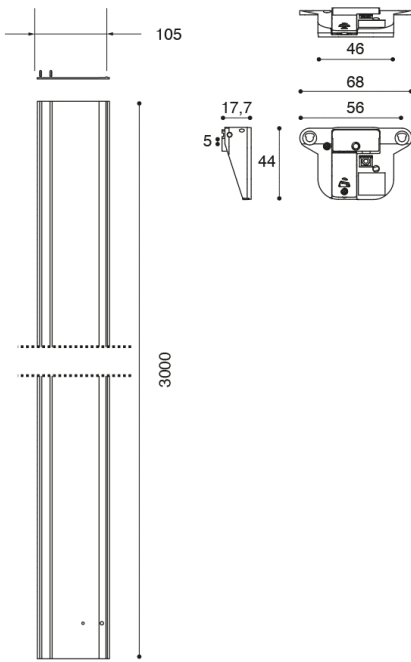

## **COD: Sistema di apertura Soft System - MB09**

Cat: Knobs and handles, Opening system

Finish	<b>Sliding Vers.Satin Finish</b>
Material	<b>Aluminum, Die-Cast Metal</b>
Typology	<b>Opening system</b>
Characteristics	<b>Fully integrated and easy to install in the door, Soft can be used both in vertical (wardrobe) and horizontal position (door and drawers). With smooth movement return.</b>

MB09151