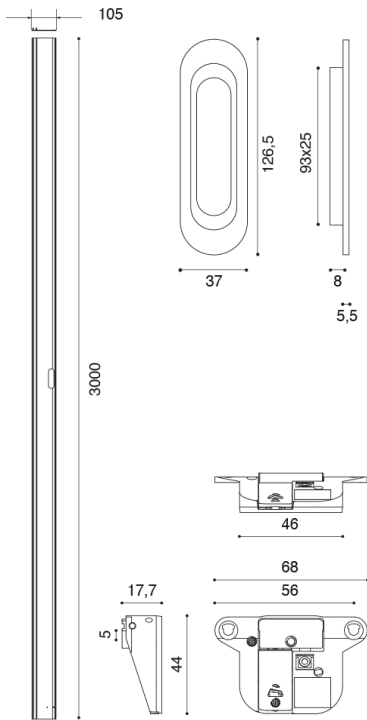

## **COD: Sistema di apertura Soft System - MB09**

Cat: Knobs and handles, Opening system

Finish	<b>Sliding Vers.Satin Finish</b>
Material	<b>Aluminum, Die-Cast Metal</b>
Typology	<b>Opening system</b>
Characteristics	<b>Fully integrated and easy to install in the door, Soft can be used both in vertical (wardrobe) and horizontal position (door and drawers). With smooth movement return.</b>