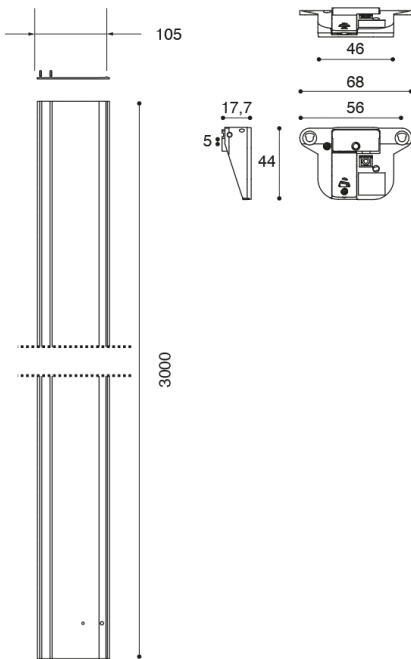

COD: Sistema di apertura Soft System - MB09

Cat: Knobs and handles, Opening system

Finish	Sliding Vers.Satin Finish
Material	Aluminum, Die-Cast Metal
Typology	Opening system
Characteristics	Fully integrated and easy to install in the door, Soft can be used both in vertical (wardrobe) and horizontal position (door and drawers). With smooth movement return.