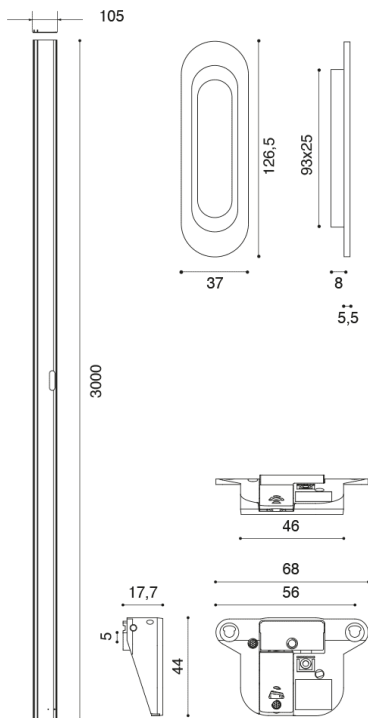

COD: Sistema di apertura Soft System - MB09

Cat: Knobs and handles, Opening system

Finish	Sliding Vers.Satin Finish
Material	Aluminum, Die-Cast Metal
Typology	Opening system
Characteristics	Fully integrated and easy to install in the door, Soft can be used both in vertical (wardrobe) and horizontal position (door and drawers). With smooth movement return.