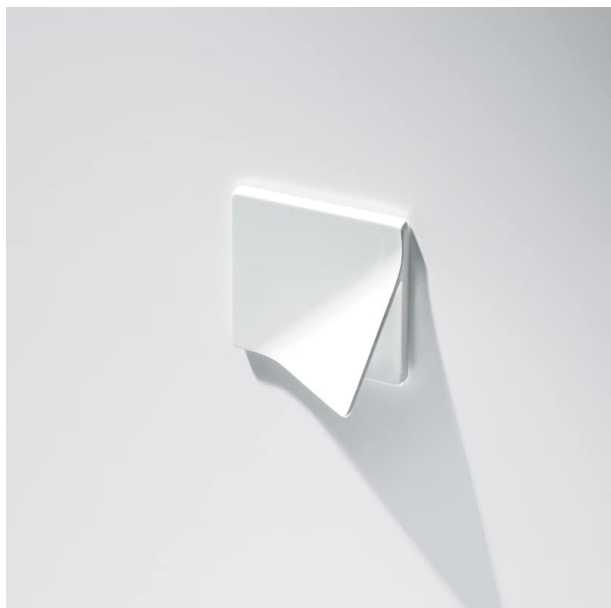

COD: MB09142

Cat: Handles, Knobs and handles

Designer	Fabio Casiraghi_Studio Nava
Finish	Satin Finish Nickel
Material	Die-Cast Metal
Typology	Handle

MB09142/B0