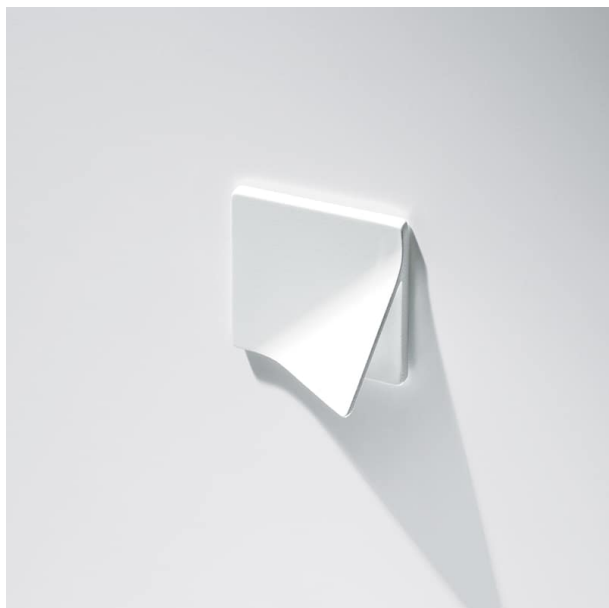

**COD: MB09142**

Cat: Handles, Knobs and handles

Designer

**Fabio Casiraghi\_Studio Nava**

Finish

**Satin Finish Nickel**

Material

**Die-Cast Metal**

Typology

**Handle**

MB09142/B0