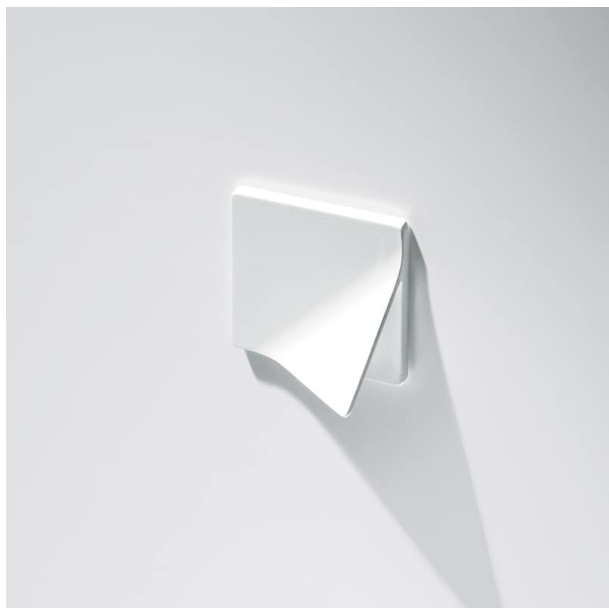

**COD: MB09142**

Cat: Handles, Knobs and handles

Designer	<b>Fabio Casiraghi_Studio Nava</b>
Finish	<b>Satin Finish Nickel</b>
Material	<b>Die-Cast Metal</b>
Typology	<b>Handle</b>

MB09142/B0