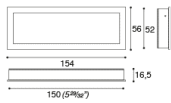

COD: MB09107

Cat: Fitted handles, Knobs and handles

Designer	Massimo Cavana
Finish	Satin Finish Nickel
Material	Die-Cast Metal, Nylon
Typology	Fitted handle

MB09107/A0

MB09107/B0