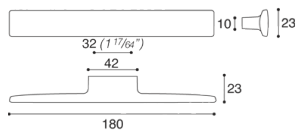

MB09101/A0