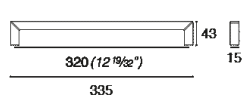

COD: MB09096

Cat: Accessories for doors, Handles, Knobs and handles, Kn

Designer	Paolo Nava
Finish	Satin Stainless Steel
Material	Steel Stainless Steel
Typology	Handle

MB09096/A0

MB09096/B0

MB09096/C0

MB09096/D0