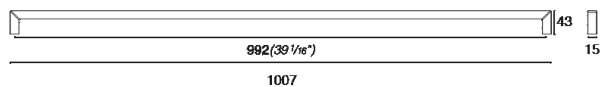

COD: MB09096

Cat: Accessories for doors, Handles, Knobs and handles, Kn

Designer	Paolo Nava
Finish	Satin Stainless Steel
Material	Steel Stainless Steel
Typology	Handle

MB09096/A0

MB09096/B0

MB09096/C0

MB09096/D0