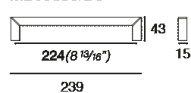

MB09096/D0