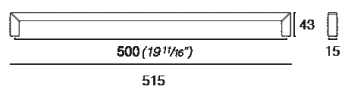

MB09096/B0