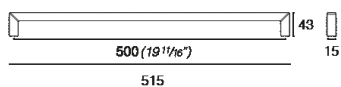

COD: MB09096

Cat: Accessories for doors, Handles, Knobs and handles, Kn

Designer	Paolo Nava
Finish	Satin Stainless Steel
Material	Steel Stainless Steel
Typology	Handle

MB09096/A0

MB09096/B0

MB09096/C0

MB09096/D0