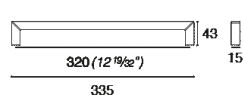

MB09096/C0