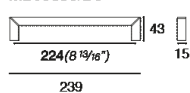

COD: MB09096

Cat: Accessories for doors, Handles, Knobs and handles, Kn

Designer	Paolo Nava
Finish	Satin Stainless Steel
Material	Steel Stainless Steel
Typology	Handle

MB09096/A0

MB09096/B0

MB09096/C0

MB09096/D0