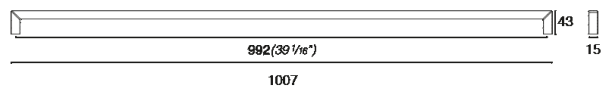

**COD: MB09096**

Cat: Accessories for doors, Handles, Knobs and handles, Kn

Designer **Paolo Nava**  
Finish **Satin Stainless Steel**  
Material **Steel Stainless Steel**  
Typology **Handle**

MB09096/A0