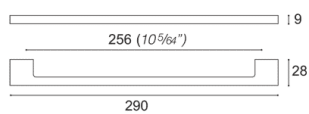

MB09020/A0