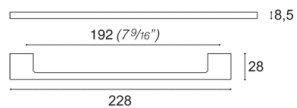

MB09020/F0