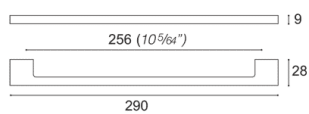

**COD: MB09020**

Cat: Handles, Knobs and handles

Designer

**S.&R.C.**

Finish

**Satin Finish Nickel**

Material

**Die-Cast Metal**

Typology

**Handle**

MB09020/A0

MB09020/F0

MB09020/B0

MB09020/G0

MB09020/C0