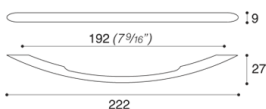

COD: MB00960

Cat: Handles, Knobs and handles

Designer **S.&R.C.**
Finish **Satin Finish Nickel**
Material **Die-Cast Metal**
Typology **Handle**

MB00960/A0

MB00960/B0

MB00960/C0

MB00960/D0