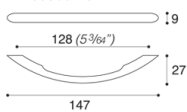

COD: MB00960

Cat: Handles, Knobs and handles

Designer **S.&R.C.**
Finish **Satin Finish Nickel**
Material **Die-Cast Metal**
Typology **Handle**

MB00960/A0

MB00960/B0

MB00960/C0

MB00960/D0