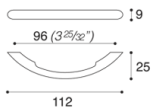

COD: MB00960

Cat: Handles, Knobs and handles

Designer **S.&R.C.**
Finish **Satin Finish Nickel**
Material **Die-Cast Metal**
Typology **Handle**

MB00960/A0

MB00960/B0

MB00960/C0

MB00960/D0