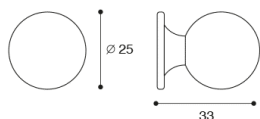

MB00920/C0