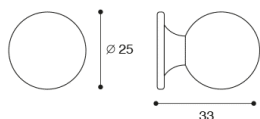

**COD: MB00920**

Cat: Knobs, Knobs and handles

Designer	<b>S.&amp;R.C.</b>
Finish	<b>Satin Finish Chrome</b>
Material	<b>Brass</b>
Typology	<b>Knob</b>

MB00920/B0

MB00920/C0