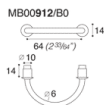

COD: MB00912

Cat: Handles, Knobs and handles

Designer	S.&R.C.
Finish	Satin F.Nickel/Nat.Leath.
Material	Leather
Typology	Handle
Coordinated	MB00912D

MB00912/D0 X = 9 mm
MB00912/DV X = 4 mm