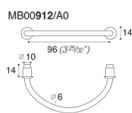

COD: MB00912

Cat: Handles, Knobs and handles

Designer	S.&R.C.
Finish	Satin F.Nickel/Nat.Leath.
Material	Leather
Typology	Handle
Coordinated	MB00912D

MB00912/D0 X = 9 mm
MB00912/DV X = 4 mm