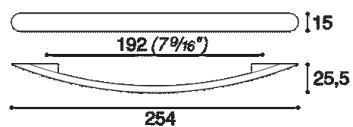

COD: MB00890

Cat: Handles, Knobs and handles

Designer **Mauro Carlesi**
Finish **Satin Finish Nickel**
Material **Die-Cast Metal**
Typology **Handle**

MB00890/A0

MB00890/B0

MB00890/C0