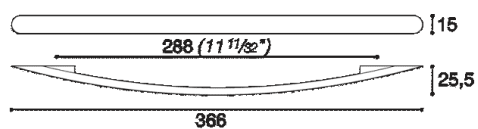

COD: MB00890

Cat: Handles, Knobs and handles

Designer **Mauro Carlesi**
Finish **Satin Finish Nickel**
Material **Die-Cast Metal**
Typology **Handle**

MB00890/A0

MB00890/B0

MB00890/C0