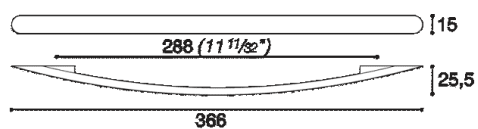

**COD: MB00890**

Cat: Handles, Knobs and handles

Designer **Mauro Carlesi**  
Finish **Satin Finish Nickel**  
Material **Die-Cast Metal**  
Typology **Handle**

**MB00890/A0**

**MB00890/B0**

**MB00890/C0**