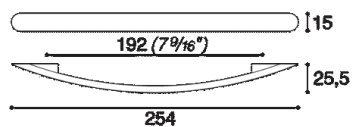

**COD: MB00890**

Cat: Handles, Knobs and handles

Designer **Mauro Carlesi**  
Finish **Satin Finish Nickel**  
Material **Die-Cast Metal**  
Typology **Handle**

**MB00890/A0**

**MB00890/B0**

**MB00890/C0**