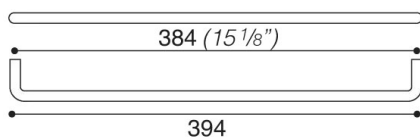

COD: MB00871

Cat: Handles, Knobs and handles

Designer	S.&R.C.
Finish	Satin Finish Nickel
Material	Brass/Steel
Typology	Handle

MB00871/A0

MB00871/B0

MB00871/32

MB00871/C0

MB00871/D0