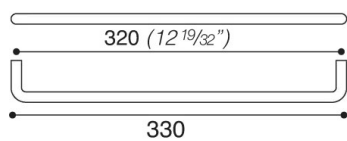

COD: MB00871

Cat: Handles, Knobs and handles

Designer	S.&R.C.
Finish	Satin Finish Nickel
Material	Brass/Steel
Typology	Handle

MB00871/A0

MB00871/B0

MB00871/32

MB00871/C0

MB00871/D0