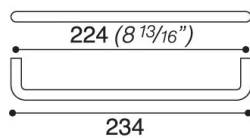

**COD: MB00871**

Cat: Handles, Knobs and handles

Designer	<b>S.&amp;R.C.</b>
Finish	<b>Satin Finish Nickel</b>
Material	<b>Brass/Steel</b>
Typology	<b>Handle</b>

MB00871/A0

MB00871/B0

MB00871/32

MB00871/C0

MB00871/D0