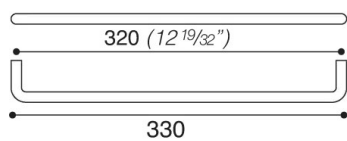

**COD: MB00871**

Cat: Handles, Knobs and handles

Designer	<b>S.&amp;R.C.</b>
Finish	<b>Satin Finish Nickel</b>
Material	<b>Brass/Steel</b>
Typology	<b>Handle</b>

MB00871/A0

MB00871/B0

MB00871/32

MB00871/C0

MB00871/D0