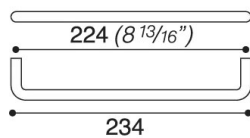

COD: MB00871

Cat: Handles, Knobs and handles

Designer	S.&R.C.
Finish	Satin Finish Nickel
Material	Brass/Steel
Typology	Handle

MB00871/A0

MB00871/B0

MB00871/32

MB00871/C0

MB00871/D0