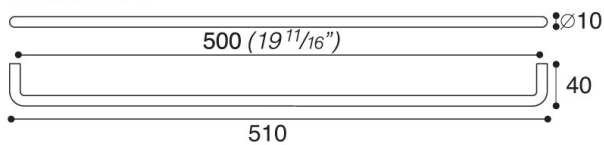

**COD: MB00871**

Cat: Handles, Knobs and handles

Designer	<b>S.&amp;R.C.</b>
Finish	<b>Satin Finish Nickel</b>
Material	<b>Brass/Steel</b>
Typology	<b>Handle</b>

MB00871/A0

MB00871/B0

MB00871/32

MB00871/C0

MB00871/D0