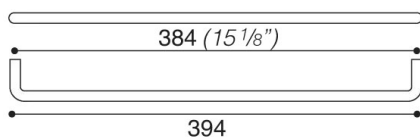

**COD: MB00871**

Cat: Handles, Knobs and handles

Designer	<b>S.&amp;R.C.</b>
Finish	<b>Satin Finish Nickel</b>
Material	<b>Brass/Steel</b>
Typology	<b>Handle</b>

MB00871/A0

MB00871/B0

MB00871/32

MB00871/C0

MB00871/D0