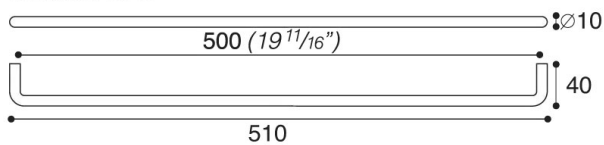

COD: MB00871

Cat: Handles, Knobs and handles

Designer	S.&R.C.
Finish	Satin Finish Nickel
Material	Brass/Steel
Typology	Handle

MB00871/A0

MB00871/B0

MB00871/32

MB00871/C0

MB00871/D0