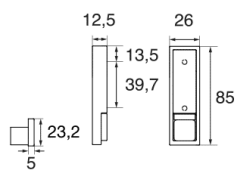

COD: MA01210

Cat: Wardrobe accessories, Wardrobe accessories

Designer	Egidio Panzera
Finish	Nickel Painted
Material	Neoprene
Typology	Kit for tube
Coordinated	MA01201 MA01202

MA01210

MA01210/S

MA01210/G

MA01210/T