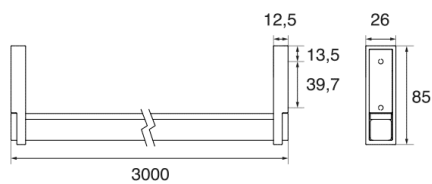

COD: MA01210

Cat: Wardrobe accessories, Wardrobe accessories

Designer	Egidio Panzera
Finish	Nickel Painted
Material	Neoprene
Typology	Kit for tube
Coordinated	MA01201 MA01202

MA01210

MA01210/S

MA01210/G

MA01210/T