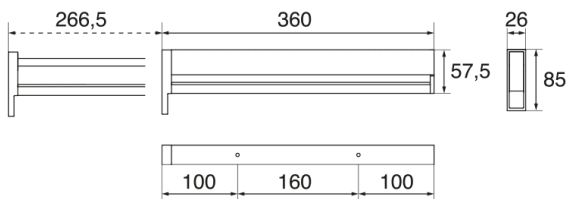

COD: MA01201

Cat: Wardrobe accessories, Wardrobe accessories

Designer **Egidio Panzera**
Finish **Nickel Painted**
Material **Aluminium, Die-Cast Metal, Nylon, Teflon**
Typology **Sliding hanging rail**
Coordinated **MA01202 MA01210**

MA01201/A0