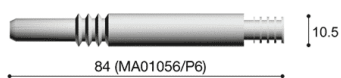

**COD: MA01056**

Cat: Technical hardware, Joints, junctions and fixing

Finish **White**  
Material **Acciaio, Nylon**  
Typology **Joint**

MA01056 / 00

MA01056 / T1

perno 7/16" / 7/16" connecting pin

perni M8 / M8 connecting pins