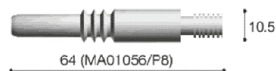

**COD: MA01056**

Cat: Technical hardware, Joints, junctions and fixing

Finish **White**  
Material **Acciaio, Nylon**  
Typology **Joint**

MA01056 / 00

MA01056 / T1

perno 7/16" / 7/16" connecting pin

perni M8 / M8 connecting pins