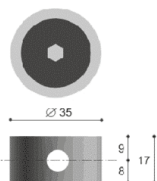

**COD: MA01056**

Cat: Technical hardware, Joints, junctions and fixing

Finish **White**  
Material **Acciaio, Nylon**  
Typology **Joint**

MA01056 / 00

MA01056 / T1

perno 7/16" / 7/16" connecting pin

perni M8 / M8 connecting pins