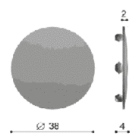

**COD: MA01056**

Cat: Technical hardware, Joints, junctions and fixing

Finish **White**  
Material **Acciaio, Nylon**  
Typology **Joint**

MA01056 / 00

MA01056 / T1

perno 7/16" / 7/16" connecting pin

perni M8 / M8 connecting pins