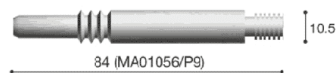

**COD: MA01056**

Cat: Technical hardware, Joints, junctions and fixing

Finish **White**  
Material **Acciaio, Nylon**  
Typology **Joint**

MA01056 / 00

MA01056 / T1

perno 7/16" / 7/16" connecting pin

perni M8 / M8 connecting pins