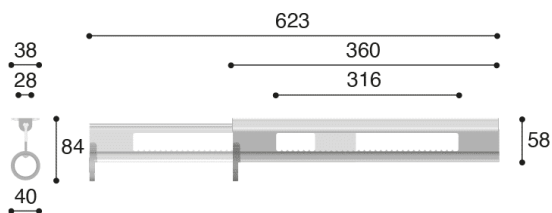

COD: MA01010

Cat: Wardrobe accessories, Wardrobe accessories

Designer

Paolo Nava

Finish

Silver 7/Opaline White

Material

Aluminium, Polypropylene, Nylon

Typology

Sliding hanging rail

MA01010 / B

MA01010 / C