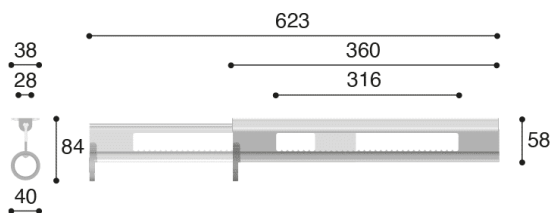

**COD: MA01010**

Cat: Wardrobe accessories, Wardrobe accessories

Designer

**Paolo Nava**

Finish

**Silver 7/Opaline White**

Material

**Aluminium, Polypropylene, Nylon**

Typology

**Sliding hanging rail**

MA01010 / B

MA01010 / C