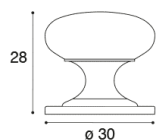

COD: LIB0014

Cat: Knobs, Knobs and handles

Finish	Polished Gold
Material	Brass
Typology	Knob

LIB0014/B

LIB0014/C

LIB0014/D