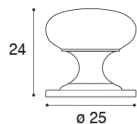

COD: LIB0014

Cat: Knobs, Knobs and handles

Finish	Polished Gold
Material	Brass
Typology	Knob

LIB0014/B

LIB0014/C

LIB0014/D