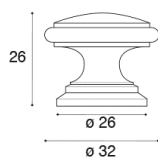

**COD: LIB0013**

Cat: Knobs, Knobs and handles

Finish	<b>Polished Gold</b>
Material	<b>Brass</b>
Typology	<b>Knob</b>

LIB0013/A

LIB0013/B