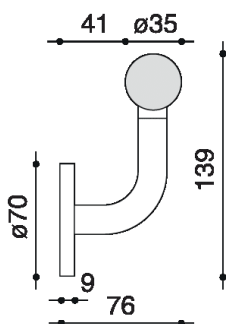

COD: CO00060

Cat: Design handrails, Handrail Programma Arredo

Designer	Carlo Bartoli
Finish	Black
Material	Nylon Covered Steel
Typology	Handrail Programma Arredo

CO00060/A mm 4.000
CO00060/B mm 3.000
CO00060/C mm 2.500
CO00060/D mm 2.000
CO00060/E mm 1.500