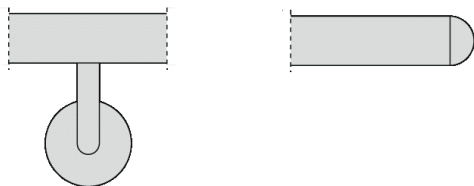

COD: CO00060

Cat: Design handrails, Handrail Programma Arredo

Designer	Carlo Bartoli
Finish	Black
Material	Nylon Covered Steel
Typology	Handrail Programma Arredo

CO00060/A mm 4.000
CO00060/B mm 3.000
CO00060/C mm 2.500
CO00060/D mm 2.000
CO00060/E mm 1.500