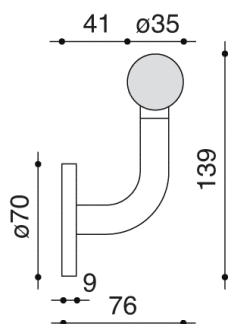

COD: CO00030

Cat: Design handrails, Handrail Programma Arredo

Designer

Carlo Bartoli

Finish

Finitura noce

Material

Nylon Covered Steel

Typology

Handrail Programma Arredo

CO00030/B mm 3.000
CO00030/C mm 2.500
CO00030/D mm 2.000
CO00030/E mm 1.500