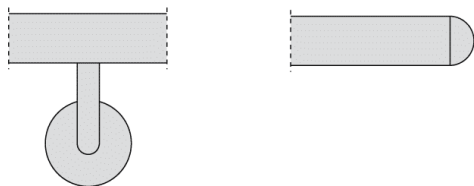

COD: CO00030

Cat: Design handrails, Handrail Programma Arredo

Designer

Carlo Bartoli

Finish

Finitura noce

Material

Nylon Covered Steel

Typology

Handrail Programma Arredo

CO00030/B mm 3.000
CO00030/C mm 2.500
CO00030/D mm 2.000
CO00030/E mm 1.500