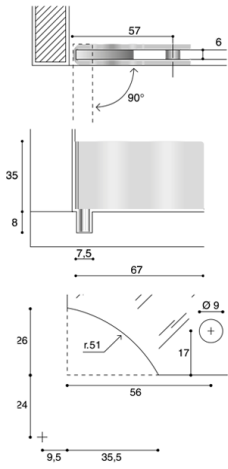

**COD: CF0305P**

Cat: Hinges, Technical hardware

Finish	<b>Satin Finish Chrome</b>
Material	<b>Die-Cast Metal</b>
Typology	<b>Glass hinges</b>
Characteristics	<b>CF0305PA and CF0305PB: for glass doors 6 mm</b>

CF0305P / A0 Per vetro spessore mm 6  
For glass 6 mm thick

CF0305P / B0 Per vetro spessore mm 6  
For glass 6 mm thick