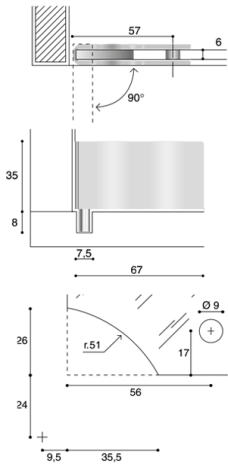

COD: CF0305P

Cat: Hinges, Technical hardware

| | |
|-----------------|--|
| Finish | Satin Finish Chrome |
| Material | Die-Cast Metal |
| Typology | Glass hinges |
| Characteristics | CF0305PA and CF0305PB: for glass doors 6 mm |

CF0305P / A0 Per vetro spessore mm 6
For glass 6 mm thick

CF0305P / B0 Per vetro spessore mm 6
For glass 6 mm thick