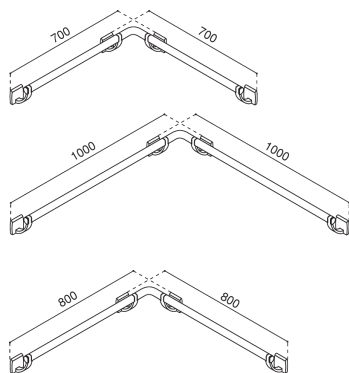

PRODUCT
COX00X2 - Bath auxiliaries
Bath auxiliaries

DESIGNER
Gianni Arduini

MATERIAL
aluminium, die-cast metal

DIMENSION - FINISHES
handrail mm. 700x 700 - silver
handrail mm. 700x 700 - white
handrail mm. 700x 700 - grey
handrail mm. 700x 700 - red
handrail mm. 700x 700 - green
handrail mm. 1000x1000 - silver
handrail mm. 1000x1000 - white
handrail mm. 1000x1000 - grey
handrail mm. 1000x1000 - red
handrail mm. 1000x1000 - green
handrail mm. 800x 800 - silver
handrail mm. 800x 800 - white
handrail mm. 800x 800 - grey
handrail mm. 800x 800 - red
handrail mm. 800x 800 - green