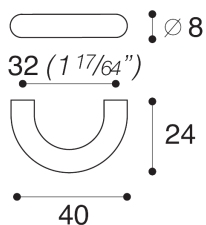

PRODUCT
MB00863 - Handle
Handle

DESIGNER
S.&R.C.

MATERIAL
die-cast metal

MB00863/C0

MB00863/D0

DIMENSION - FINISHES

handle ctc dist.40 - polished chrome
handle ctc dist.40 - black
handle ctc dist.40 - satin finish nickel
handle ctc dist.32 - polished chrome
handle ctc dist.32 - black
handle ctc dist.32 - matt satin finish nickel