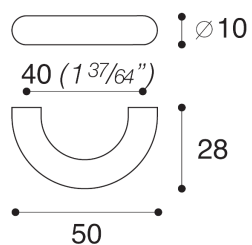

PRODUCT
MB00863 - Handle
Handle

DESIGNER
S.&R.C.

MATERIAL
die-cast metal

MB00863/C0

MB00863/D0

DIMENSION - FINISHES

handle ctc dist.40 - polished chrome
handle ctc dist.40 - black
handle ctc dist.40 - satin finish nickel
handle ctc dist.32 - polished chrome
handle ctc dist.32 - black
handle ctc dist.32 - matt satin finish nickel